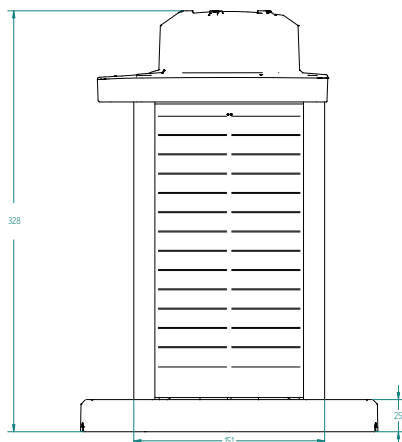

M860

**Self-contained LED lantern,
4 to 7+ NM Range**

With a durable, large-format solar engine, the M860 is engineered for consistent, reliable performance at remote installations and in challenging insolation locations. This is a premium and full-featured lantern that is suitable for achieving longer ranges in challenging insolation locations. To view performance in your installation location, visit

Optical performance

Maximum fixed intensity

M860	239 cd	290 cd	445 cd	320 cd
------	--------	--------	--------	--------

Main Technical Specification

Lens visual/Mechanical diameter	111 mm
Construction	Premium grade, UV resistant polycarbonate lens/head and polycarbonate/polysiloxane co-polymer base
Light source	High Flux Surface Mount LEDs with colour-specific temperature-corrected LED driver
Vertical divergence (FWHM)	8° (standard) or 10° (wide)
Solar modules	High-efficiency cells; MPPT ; 4 x 3,8 W
Battery	Two replaceable, recyclable battery options, AGM sealed lead acid; 96 Wh / 6.3 V / 16 Ah capacity and 200 Wh / 8.4 V / 25 Ah capacity
Degree of ingress protection	IP 68 immersion
Weight	6.4 kg M860 96E 10.2 kg M860 200BC
Overall height	328 mm
Overall width	235 mm dia.
Installation	3, 4 or 5 x M12 on 200 mm dia.
Charge port	Factory option
GPS sync	Factory option
Remote monitoring	Optional satellite monitoring