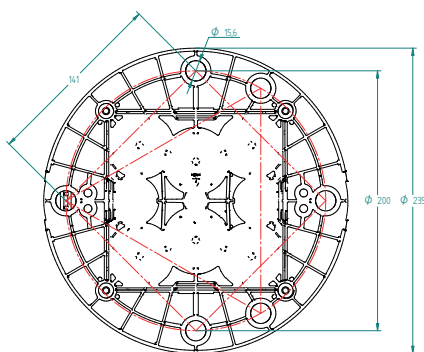

M860

**Self-contained LED lantern,
4 to 7+ NM Range**

With a durable, large-format solar engine, the M860 is engineered for consistent, reliable performance at remote installations and in challenging insolation locations. This is a premium and full-featured lantern that is suitable for achieving longer ranges in challenging insolation locations. To view performance in your installation location, visit

Optical performance

Maximum fixed intensity

M860	239 cd	290 cd	445 cd	320 cd
------	--------	--------	--------	--------

Main Technical Specification

Lens visual/Mechanical diameter	111 mm
Construction	Premium grade, UV resistant polycarbonate lens/head and polycarbonate/polysiloxane co-polymer base
Light source	High Flux Surface Mount LEDs with colour-specific temperature-corrected LED driver
Vertical divergence (FWHM)	8° (standard) or 10° (wide)
Solar modules	High-efficiency cells; MPPT ; 4 x 3,8 W
Battery	Two replaceable, recyclable battery options, AGM sealed lead acid; 96 Wh / 6.3 V / 16 Ah capacity and 200 Wh / 8.4 V / 25 Ah capacity
Degree of ingress protection	IP 68 immersion
Weight	6.4 kg M860 96E 10.2 kg M860 200BC
Overall height	328 mm
Overall width	235 mm dia.
Installation	3, 4 or 5 x M12 on 200 mm dia.
Charge port	Factory option
GPS sync	Factory option
Remote monitoring	Optional satellite monitoring