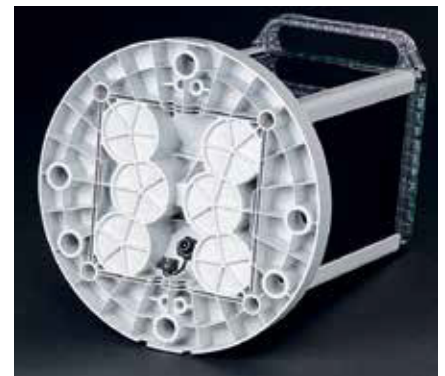

M860

Solar Powered LED Marine Lantern, 4 to 7+ NM Range

With a durable, large-format solar engine, the M860 is engineered for consistent, reliable performance at remote installations and in challenging insolation locations. This is a premium and full-featured lantern that is suitable for achieving longer ranges in challenging insolation locations. To view performance in your installation location, visit www.carmanahmarine.com/selector.

- Option for standard or wide divergences (for fixed or floating applications)
- Multiple cost-effective battery pack options suitable for a wide variety of installation locations
- Built-in calendar function for automatic de-activation during off-season months
- Top-mounted 4-character LED display with simple »tap to activate« functionality
- Premium grade, UV resistant polycarbonate lens material
- Environmentally friendly, super durable powder-coated aluminium chassis
- Adjustable intensity and range
- IP 68 rated
- GPS synchronized flash option
- Remote monitoring options available

Top-mounted Display
Easily check light settings with a »tap-to-activate« digital display.

Infrared Programmer
Check battery state of charge, program flash codes, set intensities and more.

Optical Assembly
Durable, UV resistant optical lens with options for standard (8°) or wide (10°) divergence.

Main Technical Specification

Lens visual/Mechanical diameter	111 mm
Construction	Premium grade, UV resistant polycarbonate lens/head and polycarbonate/polysiloxane co-polymer base
Light source	High Flux Surface Mount LEDs with colour-specific temperature-corrected LED driver
Solar modules	High-efficiency cells; MPPT
Battery	Multiple replaceable, recyclable battery options (refer to options matrix)
Degree of ingress protection	IP 68 immersion
Weight	6.4 kg M860 96E 10.2 kg M860 200BC
Overall height	328 mm
Overall width	235 mm dia.
Installation	3, 4 or 5 x M12 on 200 mm dia.