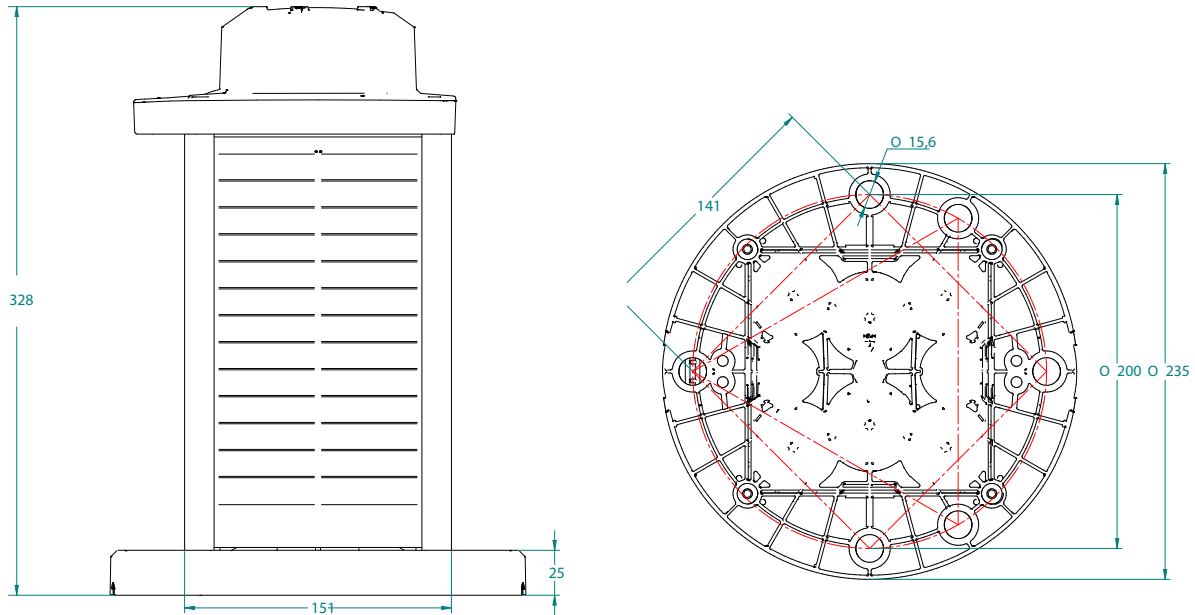

Technical Specification M860

Optical performance

Maximum fixed intensity

M860	239 cd	290 cd	445 cd	320 cd

NOTE: Peak IALA intensity dependent on location. To view performance in your installation location, visit www.carmanahmarine.com/selector.

Main Technical Specification

Lens visual/Mechanical diameter	111 mm
Construction	Premium grade, UV resistant polycarbonate lens/head and polycarbonate/polysiloxane co-polymer base
Light source	High Flux Surface Mount LEDs with colour-specific temperature-corrected LED driver
Solar modules	High-efficiency cells; MPPT
Battery	Multiple replaceable, recyclable battery options (refer to options matrix)
Degree of ingress protection	IP 68 immersion
Weight	6.4 kg M860 96E 10.2 kg M860 200BC
Overall height	328 mm
Overall width	235 mm dia.
Installation	3, 4 or 5 x M12 on 200 mm dia.