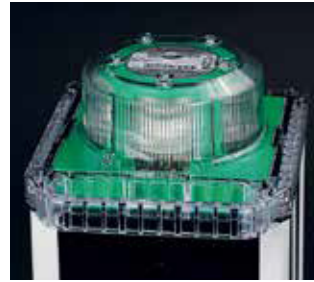

M860

Solar Powered LED Marine Lantern, 4 to 7+ NM Range

With a durable, large-format solar engine, the M860 is engineered for consistent, reliable performance at remote installations and in challenging insolation locations. This is a premium and full-featured lantern that is suitable for achieving longer ranges in challenging insolation locations. To view performance in your installation location, visit www.carmanahmarine.com/selector.

- Option for standard or wide divergences (for fixed or floating applications)
- Multiple cost-effective battery pack options suitable for a wide variety of installation locations
- Built-in calendar function for automatic de-activation during off-season months
- Top-mounted 4-character LED display with simple »tap to activate« functionality
- Premium grade, UV resistant polycarbonate lens material
- Environmentally friendly, super durable powder-coated aluminium chassis
- Adjustable intensity and range
- IP 68 rated
- GPS synchronized flash option
- Remote monitoring options available

Top-mounted Display
Easily check light settings with a »tap-to-activate« digital display.

Infrared Programmer
Check battery state of charge, program flash codes, set intensities and more.

Optical Assembly
Durable, UV resistant optical lens with options for standard (8°) or wide (10°) divergence.

External Charge Port
Optional charge port in the lantern base allows for easy overnight charging via wall plug.

Installation
Supports installation on structure using 3 x M12 bolts, 4 x M12 bolts, or 5 x M12 bolts on a 200 mm diameter. Standard and security bolt kits are available.