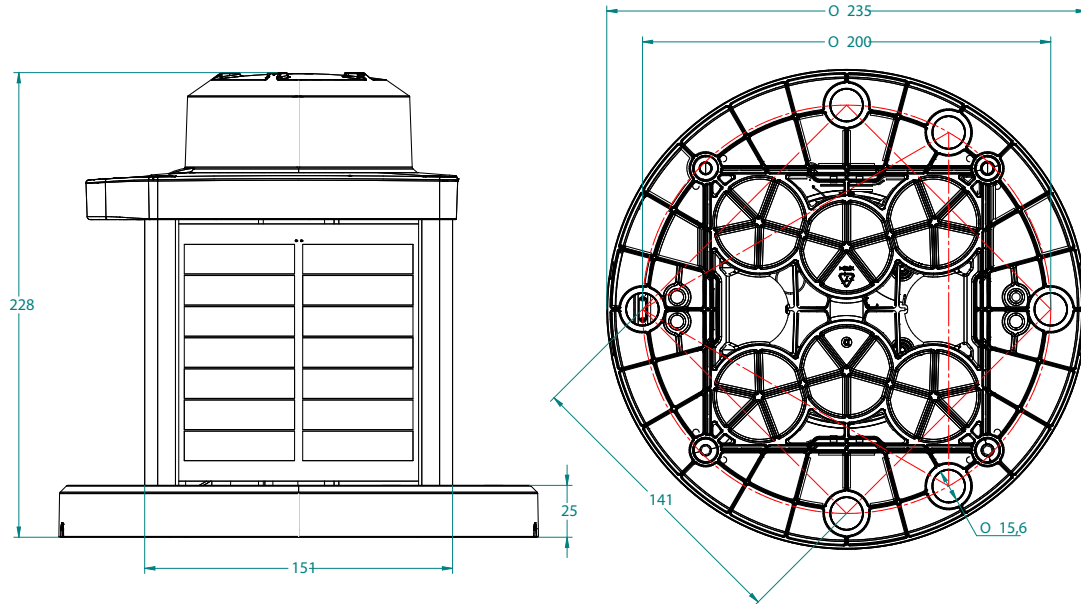

Technical Specification M850

Optical performance

Maximum fixed intensity

M850	239 cd	290 cd	445 cd	320 cd

NOTE: Peak IALA intensity dependent on location. To view performance in your installation location, visit www.carmanahmarine.com/selector.

Main Technical Specification

Lens visual/Mechanical diameter	111 mm
Construction	Premium grade, UV resistant polycarbonate lens/head and polycarbonate/polysiloxane co-polymer base
Light source	High Flux Surface Mount LEDs with colour-specific temperature-corrected LED driver
Solar modules	High-efficiency cells; MPPT
Battery	Multiple replaceable, recyclable battery options (refer to options matrix)
Degree of ingress protection	IP 68 immersion
Weight	4.5 kg M850 60X 5.3 kg M850 96E
Overall height	226 mm
Overall width	235 mm dia.
Installation	3, 4, or 5 x M12 on 200 mm dia.