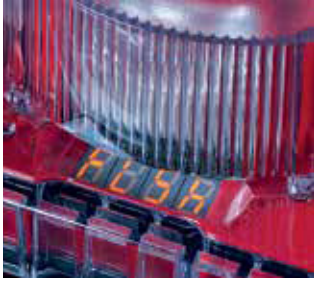

### Solar Powered LED Marine Lantern, 3 to 6+ NM Range

The M850 combines a compact, high-efficiency solar engine with premium components and a rugged design for best-in-class performance at an optimal price. This lantern is suitable for use in most solar locations. To view performance in your installation location, visit [www.carmanahmarine.com/selector](http://www.carmanahmarine.com/selector).

- Option for standard or wide divergences (for fixed or floating applications)
- Multiple cost-effective battery pack options suitable for a wide variety of installation locations
- Built-in calendar function for automatic de-activation during off-season months
- Top-mounted 4-character LED display with simple »tap to activate« functionality
- Premium grade, UV resistant polycarbonate lens material
- Environmentally friendly, super durable powder-coated aluminium chassis
- Adjustable intensity and range
- IP 68 rated
- GPS synchronized flash option

**Top-mounted Display**  
Easily check light settings with a »tap-to-activate« digital display.

**Infrared Programmer**  
Check battery state of charge, program flash codes, set intensities and more.

**Optical Assembly**  
Durable, UV resistant optical lens with options for standard (8°) or wide (10°) divergence.