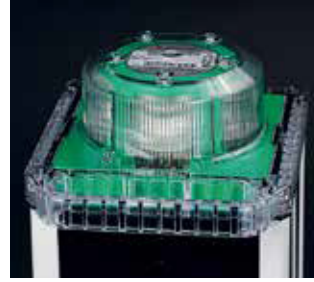

### Solar Powered LED Marine Lantern, 3 to 6+ NM Range

The M850 combines a compact, high-efficiency solar engine with premium components and a rugged design for best-in-class performance at an optimal price. This lantern is suitable for use in most solar locations. To view performance in your installation location, visit [www.carmanahmarine.com/selector](http://www.carmanahmarine.com/selector).

- Option for standard or wide divergences (for fixed or floating applications)
- Multiple cost-effective battery pack options suitable for a wide variety of installation locations
- Built-in calendar function for automatic de-activation during off-season months
- Top-mounted 4-character LED display with simple »tap to activate« functionality
- Premium grade, UV resistant polycarbonate lens material
- Environmentally friendly, super durable powder-coated aluminium chassis
- Adjustable intensity and range
- IP 68 rated
- GPS synchronized flash option

**Top-mounted Display**  
Easily check light settings with a »tap-to-activate« digital display.

**Infrared Programmer**  
Check battery state of charge, program flash codes, set intensities and more.

**Optical Assembly**  
Durable, UV resistant optical lens with options for standard (8°) or wide (10°) divergence.