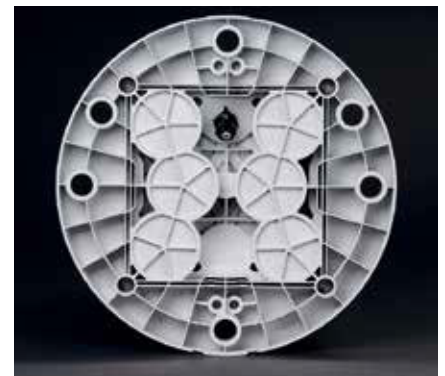

### Solar Powered LED Marine Lantern, 3 to 6+ NM Range

The M850 combines a compact, high-efficiency solar engine with premium components and a rugged design for best-in-class performance at an optimal price. This lantern is suitable for use in most solar locations. To view performance in your installation location, visit [www.carmanahmarine.com/selector](http://www.carmanahmarine.com/selector).

- Option for standard or wide divergences (for fixed or floating applications)
- Multiple cost-effective battery pack options suitable for a wide variety of installation locations
- Built-in calendar function for automatic de-activation during off-season months
- Top-mounted 4-character LED display with simple »tap to activate« functionality
- Premium grade, UV resistant polycarbonate lens material
- Environmentally friendly, super durable powder-coated aluminium chassis
- Adjustable intensity and range
- IP 68 rated
- GPS synchronized flash option

### Main Technical Specification

Lens visual/Mechanical diameter	111 mm
Construction	Premium grade, UV resistant polycarbonate lens/head and polycarbonate/polysiloxane co-polymer base
Light source	High Flux Surface Mount LEDs with colour-specific temperature-corrected LED driver
Solar modules	High-efficiency cells; MPPT
Battery	Multiple replaceable, recyclable battery options (refer to options matrix)
Degree of ingress protection	IP 68 immersion
Weight	4.5 kg M850 60X 5.3 kg M850 96E
Overall height	226 mm
Overall width	235 mm dia.
Installation	3, 4, or 5 x M12 on 200 mm dia.